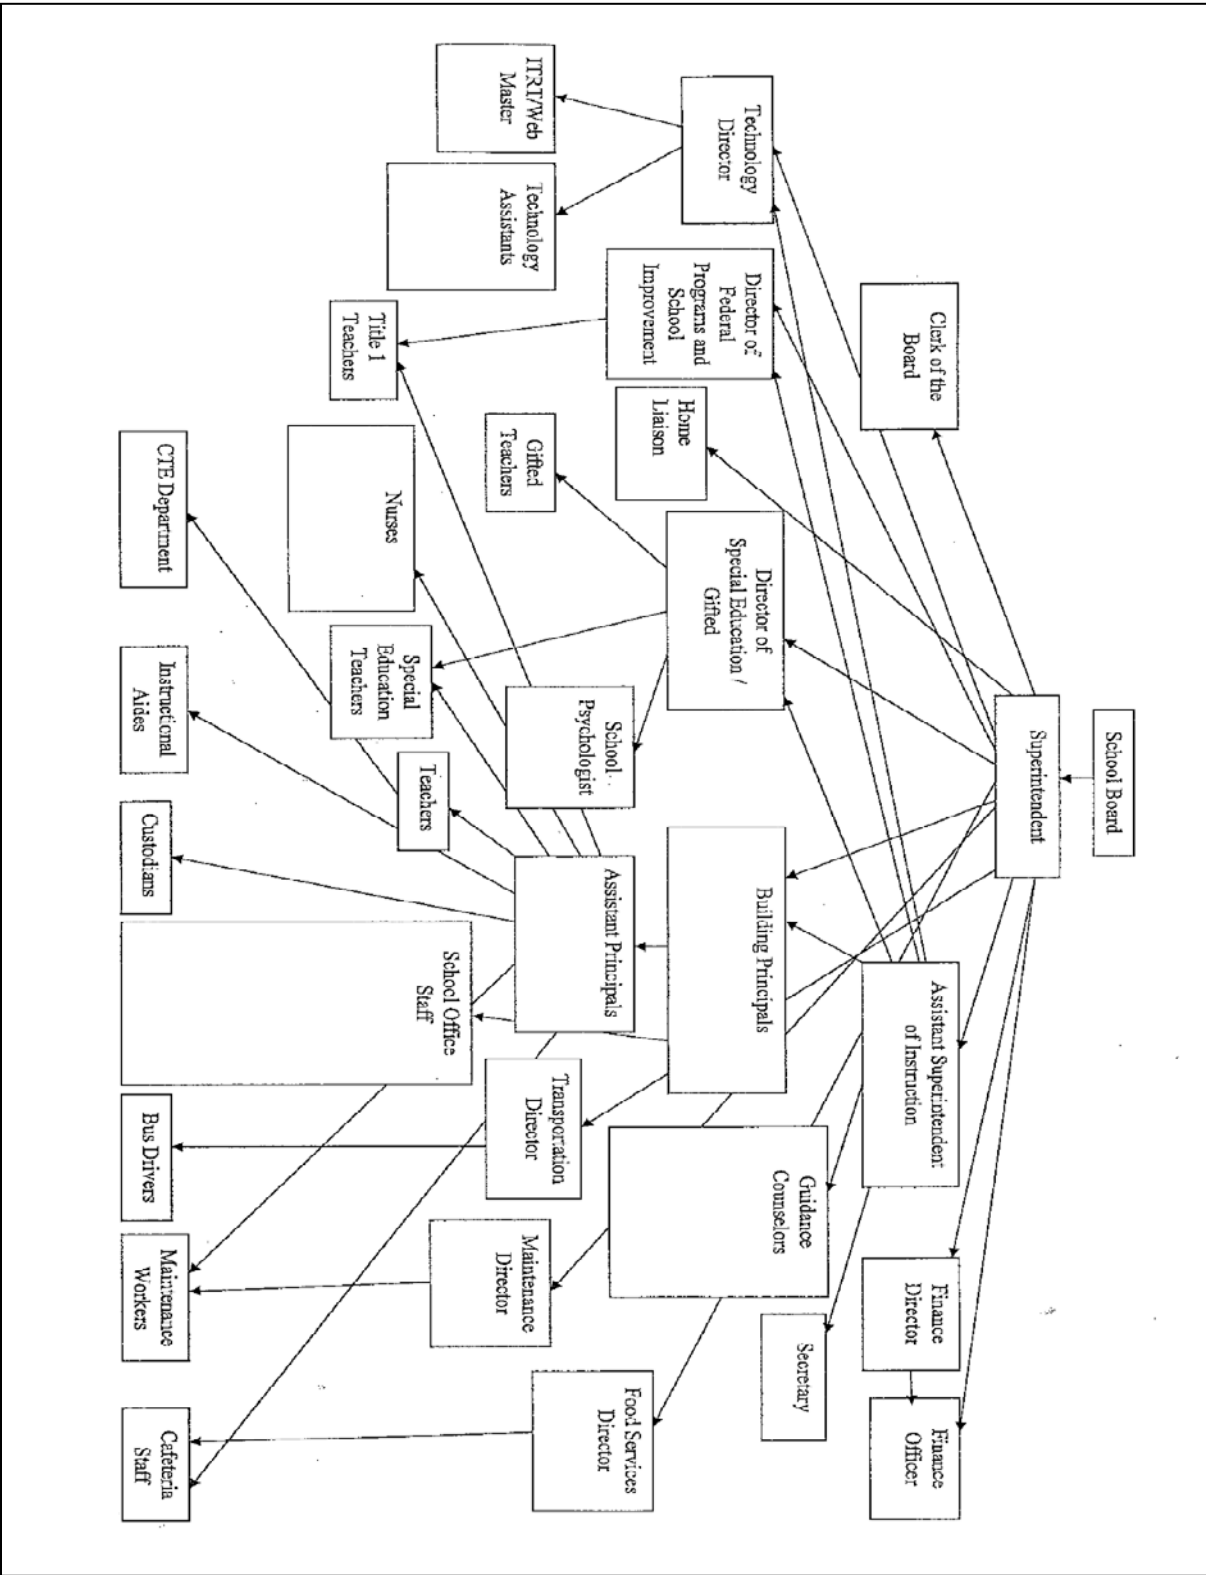

STAFF ORGANIZATIONAL CHART

Approved: July 18, 2011
Revised: December 8, 2014