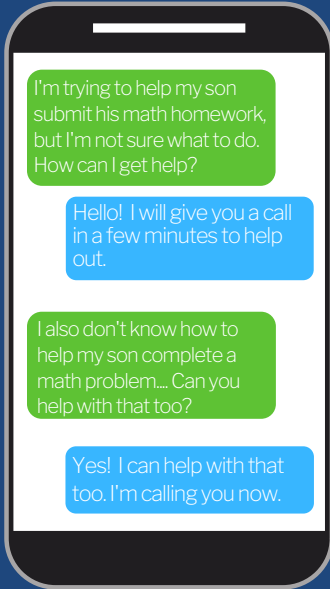

NORTHUMBERLAND COUNTY PUBLIC SCHOOLS

Family Support Hotline

Nights &
Weekends!

Starting
February 8th

Monday -Friday: 6-8 pm
Saturdays: 11 am-1 pm

Send a message... Receive a Call

	USE THE REMIND APP	USE TEXT MESSAGING
	On your iPhone or Android Phone, use a web browser to enter the link	Text the following message to 81010
NES	rmd.at/ceff84	Text the message @ceff84 to the number 81010 .
NMS	rmd.at/8bacf8	Text the message @8bacf8 to the number 81010 .
NHS	rmd.at/2k3hh8	Text the message @2k3hh8 to the number 81010 .